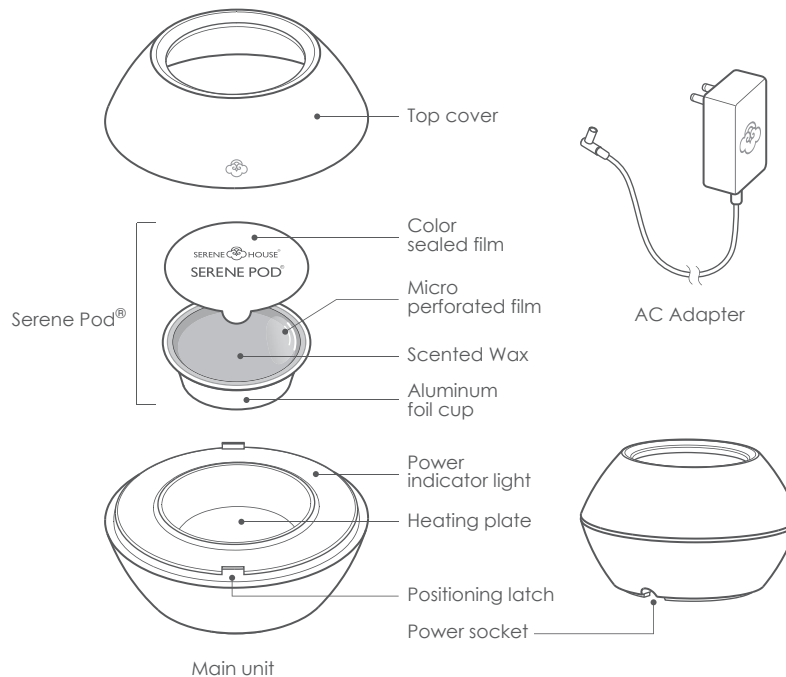

Serene Pod® Scent Diffuser

- This instruction is suitable for Ufo, Aerolite and Eclipse.

Ufo

Inspired by the saucer – a traditional Chinese container – Ufo lands on your desk and creates clouds of pure natural scents for the space.

Aerolite

Place a Serene Pod® in the base of the Aerolite, close your eyes and be surrounded by your favorite scent. You might find yourself drifting around the universe with fantasy.

Eclipse

With the inspiration of a solar Eclipse shape and its amazing corona. Enjoy a celestial phenomenon at home.

Product & Accessories

- Serene Pod® is required to be used with this product. Serene Pod® is sold separately.