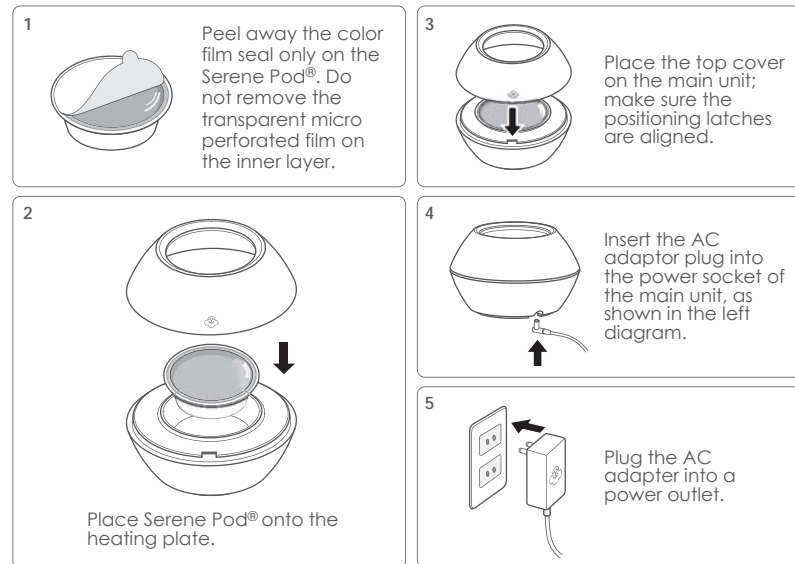

Operating Instructions

- Please remove all packaging before use.

Caution:

1. Only Serene Pod® from SERENE HOUSE can be used with this product; do not heat liquids or other objects on the heating plate.
2. Serene Pod® can be heated repeatedly. If the scent fades or the diffusing performance drops, please consider replacing the Serene Pod®. The Serene Pod® is a consumable item; please contact your local distributor for purchase.
3. Do not move or touch when this product is in use. Allow the wax inside Serene Pod® to cool thoroughly into a solid form before handling the device or Serene Pod®.
4. Unplug from power source when not in use.
5. Always place this wax warmer on a firm, flat and level surface.

Cleaning & Maintenance

- Always disconnect the product from its power source prior to cleaning & maintenance.
- Allow to dry thoroughly before use.
- Never soak or wash this product directly as it may cause mechanical malfunction or danger.
- Never use acidic cleansing agents as it may cause malfunction to the product.
- Please perform cleaning & maintenance at least once a week; failing to do so may cause the product to malfunction. Please maintain it on a regular basis.