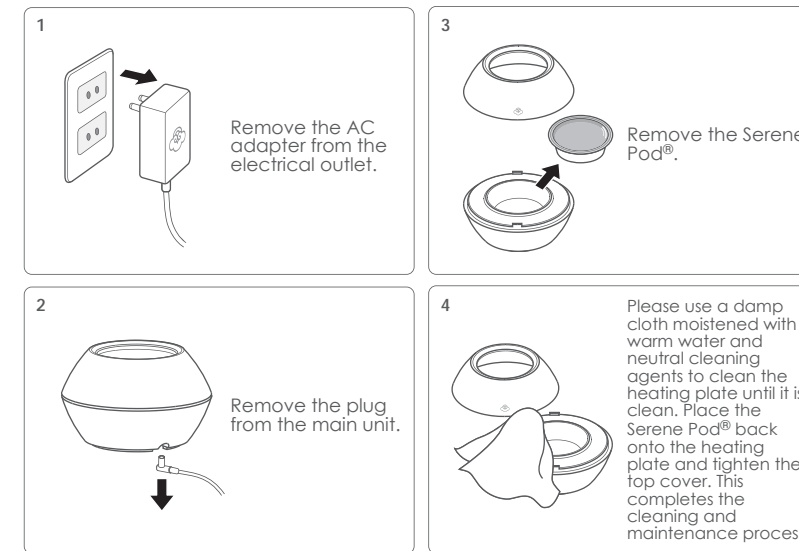

Specifications

- Fragrance results may vary depending on ventilation, temperature, humidity, and the size of space.

Ufo

Model code : 121205001 White / 121205002 Black
Suggested room size : 15 ~ 35 m² (161.4 ~ 376.7 sq ft)
Power input : 100 - 240 V ~, 50 / 60 Hz, 8W
Product size : Φ 11.7 cm x 7.3 cm H (Φ 4.6 in x 2.9 in H)
Main unit weight : 380 g (13.4 oz)

Aerolite

Model code : 121205005 White / 121205006 Black
Suggested room size : 15 ~ 35 m² (161.4 ~ 376.7 sq ft)
Power input : 100 - 240 V ~, 50 / 60 Hz, 8W
Product size : Φ 13.6 cm x 6.6 cm H (Φ 5.4 in x 2.6 in H)
Main unit weight : 450 g (15.9 oz)

Eclipse

Model code : 121205003 White / 121205004 Black
Suggested room size : 15 ~ 35 m² (161.4 ~ 376.7 sq ft)
Power input : 100 - 240 V ~, 50 / 60 Hz, 8W
Product size : Φ 15 cm x 13.7 cm H (Φ 5.9 in x 5.4 in H)
Main unit weight : 760 g (26.8 oz)

Operation mode : Continuous mode
Accessories included : AC adaptor and Warranty card.
Designer : Peter Wirz
Design supervised by : Carsten Jörgensen
Design : Switzerland / Taiwan
Made in China