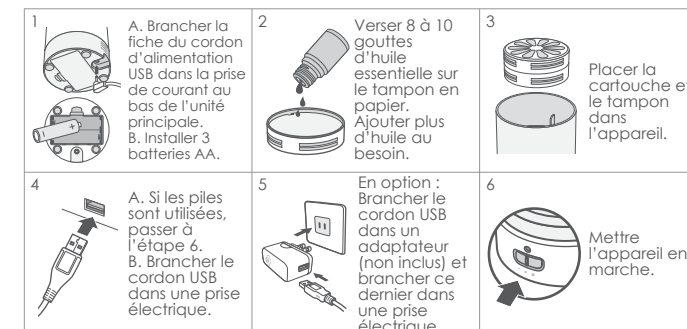

Consignes d'utilisation

- Retirer tous les éléments de l'emballage avant d'utiliser l'appareil.

Nettoyage et entretien

- Toujours débrancher l'appareil de la source d'alimentation avant de le nettoyer et de l'entretenir.
- Ne jamais laisser tremper ni laver cet appareil dans l'eau, car cela pourrait provoquer son mauvais fonctionnement ou entraîner des risques.
- Ne jamais utiliser de nettoyants acides, car cela pourrait entraîner un dysfonctionnement de l'appareil.
- Utiliser un coton-tige pour nettoyer l'appareil et la surface intérieure du réservoir.
- Faire attention de ne pas laisser d'eau pénétrer dans la fente d'aération ou dans l'interface électrique.
- Si de l'eau pénètre par inadvertance dans l'orifice de ventilation, dans la fente d'aération ou dans les boutons de commande, laisser le mécanisme interne bien sécher avant la prochaine utilisation, car cela pourrait entraîner le dysfonctionnement de l'appareil.
- Laver et entretenir l'appareil au moins une fois par semaine; ne pas respecter cette consigne peut entraîner son dysfonctionnement. Entretien l'appareil régulièrement.