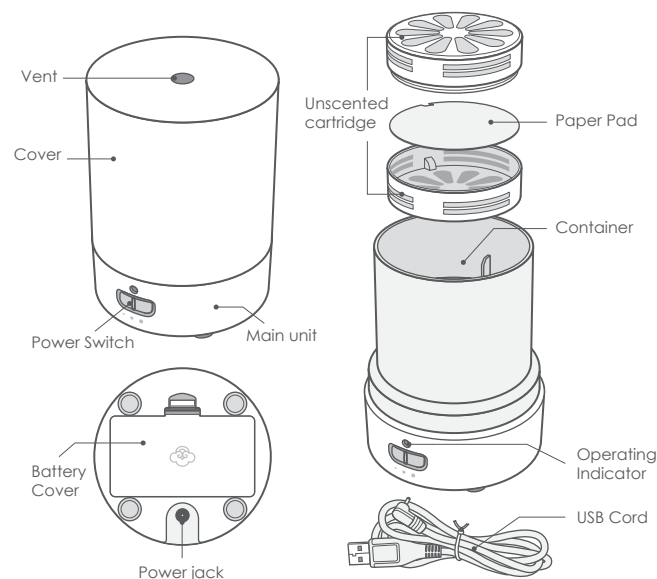

SERENE HOUSE®

Fan Diffuser

Instruction Manual

Caution

Important Safety Instructions

- Read carefully and save all instructions before using this appliance.
- Keep out of reach of children and pets. This is not a toy.
- Do not operate this fan diffuser if it is damaged, broken, or missing parts.
- For use with SERENE HOUSE® cartridge and Pads only.
- Turn off and unplug when not in use.
- Close supervision is needed if children or pets are nearby.
- Do not use this diffuser in a location where it may be bumped or knocked over.
- Do not try to repair this diffuser when broken.
- To protect against risk of electric shock, do not put cord, plug, or diffuser in or near water or other liquids.
- Do not plug in with wet hands.
- Use this diffuser only for its intended use.
- Do not reach inside unit when powered on.
- Do not alter the plug in any way.
- Do not use or place in, on, or near any part of an oven.
- Never pull on the cord when plugged in grip the plug and gently pull from outlet.
- Do not use with extension cords.
- SAVE THESE INSTRUCTIONS.

Warning for Cartridge & Pads

- Keep out of the reach of children and pets.
- Do not use with water.

Product & Accessories

(The image is for reference only. Actual product may vary.)