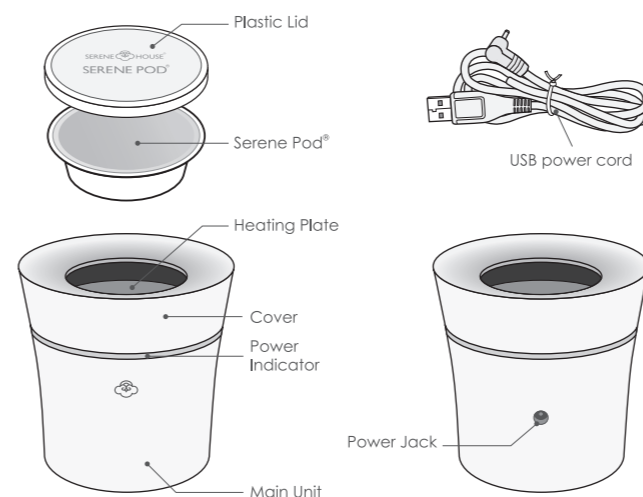

⚠ WARNING

When using electric products, basic precautions should always be followed, including the following:

- Read all instructions before using the product.
- Do not put hands, fingers or any other objects into the product while it is in use.
- To reduce risk of injury, close supervision is necessary when used near children.
- Failure to follow instructions could result in a fire hazard. The appliance is only to be used with the Serene Pod®. The use of other substances may give rise to a toxic or fire risk. Do not immerse this appliance in water. This appliance is for household use only. Wireless Scent Diffuser is portable.
- The product can be used and powered via its USB power cord.
- Recommend place the USB power cord at evident places to avoid children pulling or stumbling, as the USB power cord is being used.
- If an extension cord is used, please pay attention to the introductions to electric appliances using. The specifications should be the same.
- If the USB power cord is damaged, please stop using it and contact local distributor or related service department for repair or maintenance.
- Optional: This product can also be connected with USB Power Adapter. (USB power adaptor is NOT included.)

▲ FOR ADULT USE ONLY. THIS IS NOT A TOY AND IS NOT INTENDED FOR USE BY CHILDREN. KEEP OUT OF REACH OF CHILDREN.

Product & Accessories

· Serene Pod® is required to be used with this product. Serene Pod® is sold separately.