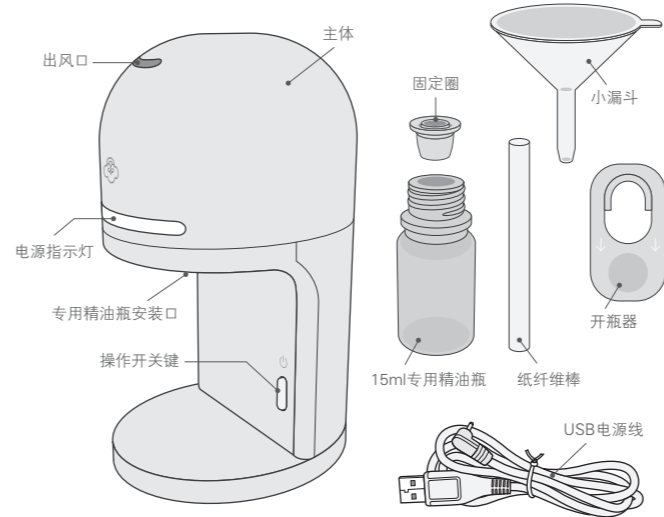

产品与配件介绍

本机器可搭配使用 SERENE HOUSE 精油，精油为单独贩卖商品。