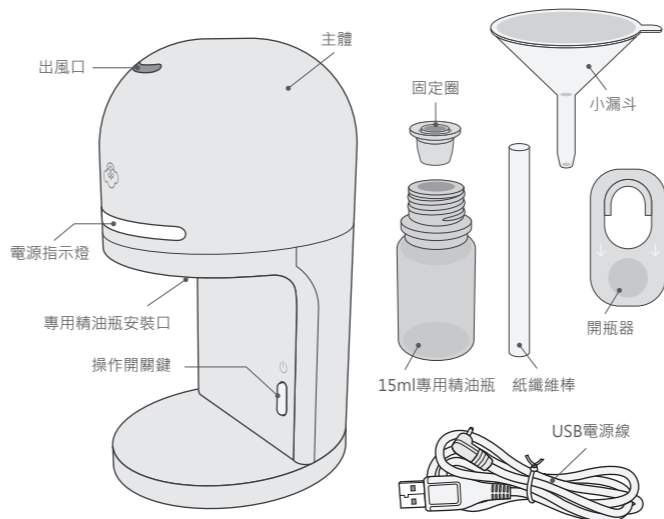

產品與配件介紹

本機器可搭配使用 SERENE HOUSE 精油，精油為單獨販賣商品。

(圖片僅供參考，請以實品為主。)