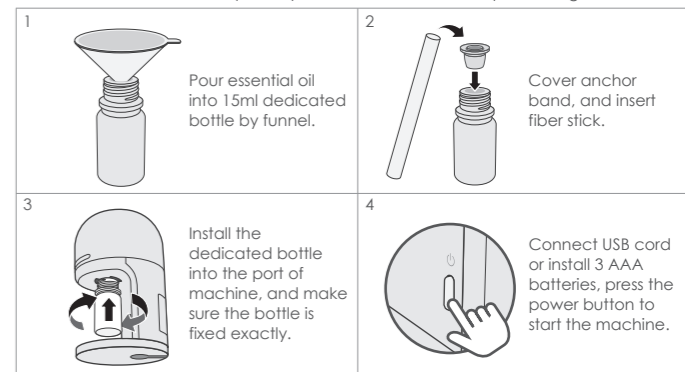

本機器可搭配使用 SERENE HOUSE 精油，精油為單獨販賣商品。

(圖片僅供參考，請以實品為主。)

产品与配件介绍

本机器可搭配使用 SERENE HOUSE 精油，精油为单独贩卖商品。

(图片仅供参考，请以实物为主。)

Usage Instructions

- Please remove all packages before use; place this product on a firm and flat surface as it is in use.
- This product is only suitable for SERENE HOUSE fiber sticks which are consumables. Please replace the fiber stick as the performance of diffusion is going down. (Please contact local distributors, specialty stores, or online store for purchasing fiber stick refills)