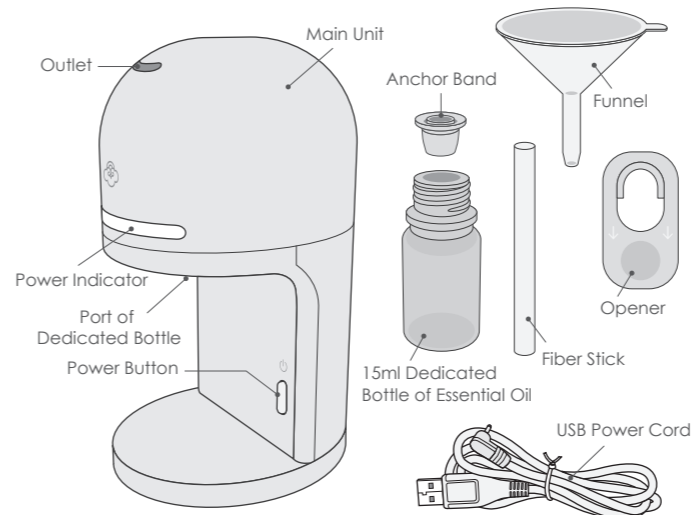

请勿让儿童独自使用，建议放在儿童触及不到的地方，否则有可能造成触电、受伤。

Product & Accessories

This product is using with SERENE HOUSE essential oil, which is sold separately.

(The image is for reference only. Actual product may vary.)

產品與配件介紹