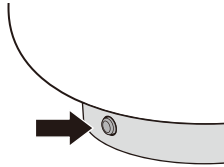

Cleaning & Maintenance

- Always disconnect the product from its power source prior to cleaning & maintenance.
- Never soak or wash this product directly as it may cause mechanical malfunction or danger.
- Never use acidic cleansing agents as it may cause malfunction to the product.
- Please perform cleaning & maintenance at least once a week; failing to do so may cause the product to malfunction. Please maintain it on a regular basis.
- Allow to dry thoroughly before use.

1

Turn off the power device.
See operating instructions.

2