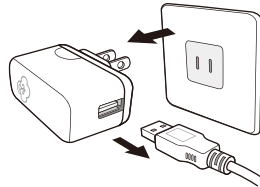

1

Turn off the power device.
See operating instructions.

2

Unplug the power cable from
the outlet.

3

Remove the Serene Pod®.

4

Please use a damp cloth, moistened with warm water or neutral cleaning agents, to clean the heating plate until it is clean. Place the Serene Pod® back onto the heating plate. This completes the cleaning and maintenance process.