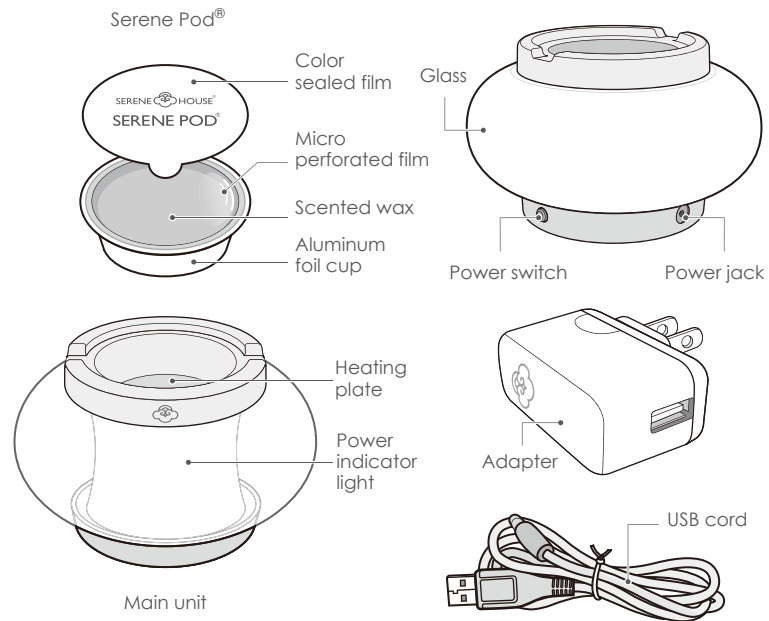

Serene Pod® Scent Diffuser

Arc

Reflecting lights from its center, the arc concept emits a beautiful projection of color at different angles, reminiscent of water ripples under a starry night sky.

Product & Accessories

- Serene Pod® is required to be used with this product. Serene Pod® is sold separately.

Operating Instructions

- Please remove all packaging before use.

<p>1</p>  <p>Peel away the color film seal only on the Serene Pod®. Do not remove the transparent micro perforated film on the inner layer.</p>	<p>2</p>  <p>Plug the head of the AC adapter into the power jack at the side of the main unit.</p>	<p>3</p>  <p>Place the Serene Pod® onto the heating plate.</p>
--	---	---

Power input: DC 5V, 7W

Product size: Ø 13.8 cm x 8.4 cm H (Ø 5 3/8 x 3 1/4 H)

Main unit weight: 450 g ± 5 % (15.8 oz)

Operation mode: Amber, Purple, Grey - 7 LED colors / Continuous mode

Red - Warm white LED / Continuous mode