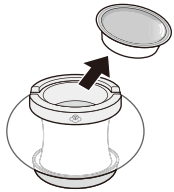

1

Turn off the power device.
See operating instructions.

2

Unplug the power cable from
the outlet.

3

Remove the Serene Pod®.

4

Please use a damp cloth, moistened with warm water or neutral cleaning agents, to clean the heating plate until it is clean. Place the Serene Pod® back onto the heating plate. This completes the cleaning and maintenance process.