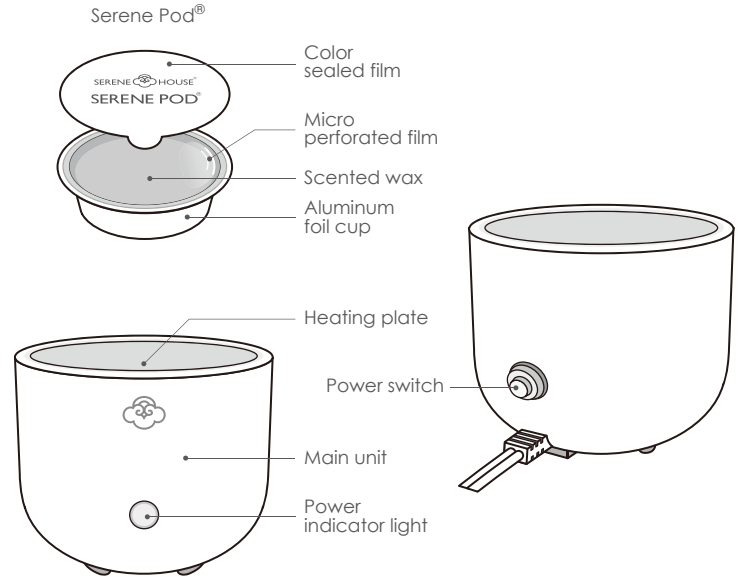

Product & Accessories

- Serene Pod® is required to be used with this product. Serene Pod® is sold separately.