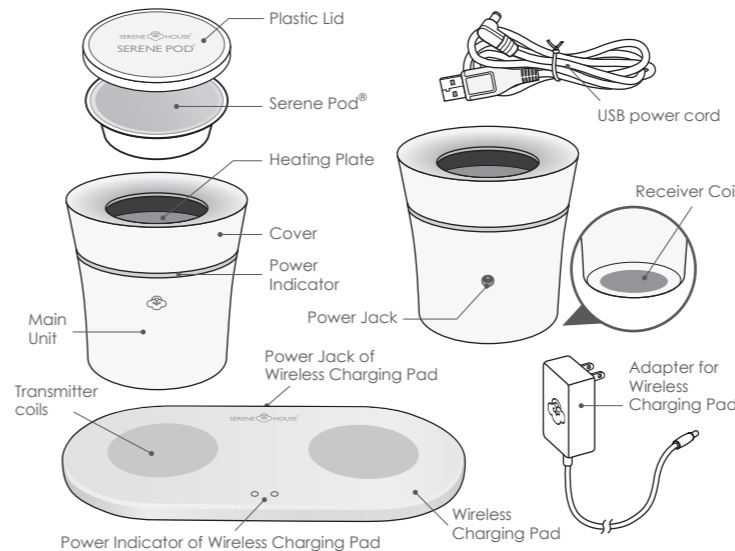

▲ FOR ADULT USE ONLY. THIS IS NOT A TOY AND IS NOT INTENDED FOR USE BY CHILDREN. KEEP OUT OF REACH OF CHILDREN.

Product & Accessories

- Wireless Scent Diffuser is only applicable to the cellphones which support wireless charging.
- Serene Pod® is required to be used with this product. Serene Pod® is sold separately.

(The image is for reference only. Actual product may vary.)

Operating Instructions

Please remove all packaging before use. (Please do not tear up the woven membrane of Serene Pod®.)