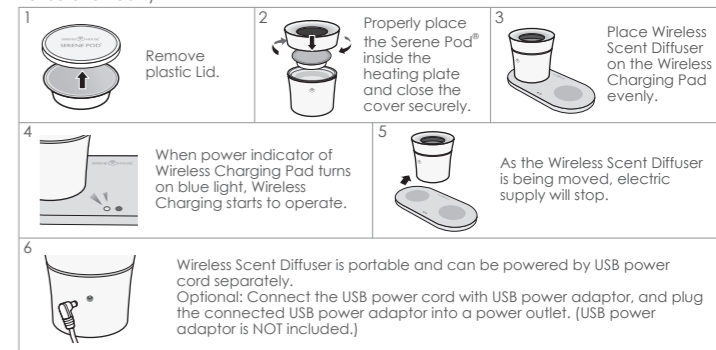

- Please read all instructions carefully before using the product.
- This product is only suitable for Serene Pod®, do not put liquids or other substances into the heating plate.
- Serene Pod® can be heated repeatedly. If the scent fades or the performance drops, please replace new Serene Pod®, Serene Pod® is consumable; please contact your local distributor for more information.
- Stop using the product and open the windows for ventilation. If you have difficulty breathing due to allergic reaction or any special physical conditions, such as pregnancy, lung failure, cancer, epilepsy or other illnesses, please consult your doctor before using this product.

Cleaning & Maintenance

- Please disconnect the product from its power source prior to cleaning and maintenance.
- Wait until the product is dry completely after cleaning, then use this product again.
- Do not immerse or wash this product directly, it may cause mechanical malfunction or danger.
- Do not use acidic cleaner, it may cause malfunction to the product.
- Please clean and maintain once a week at least. The lack of maintenance may cause malfunction.

無限香氛系列產品
操作使用說明書

重要警告事項

每當使用本產品前，請先閱讀所有警告資訊，確保正確使用。

⚠ 注意！

1. 請遵循以下警告事項，防止火災、觸電或其他事故。
- A. 請勿將不支援無線充電的手機或香氛膠囊機放至於無線充電感應區上！
  - B. 請勿將非 SERENE HOUSE 製造或認可的變壓器及其他產品或配件應用於本產品。
  - C. 請勿在本產品運作時將手、手指或其他異物放置於本產品之內。
  - D. 為避免危險，幼童須在成年人監督下使用產品，預防意外發生。
  - E. 請勿使用外殼發生破裂的產品及配件。
  - F. 本產品表面溫度異常升高，請立即停止使用。
  - G. 錯誤使用本產品，將可能導致火災的意外，請依指示使用本產品，若使用其他介質將可能引發中毒或火災的危險；請勿將本產品浸入水中，無線充電盤僅供室內使用，無線香氛膠囊機亦可單獨隨身攜帶至各處擴香。
  - H. 無線香氛膠囊機可使用無線充電盤充電運作或使用USB電源線插電運作，但請注意使用的相關電器規定。
  - I. 使用電源線時建議將其放置明顯的地方，避免拉扯與意外發生。
  - J. 無線充電盤與無線香氛膠囊機可接延長線使用，使用時請注意使用的相關電器規定。
  - K. 若電源線損壞時，請勿繼續使用本產品，並請由當地服務處或具有相關資格的人員加以更換以避免危險。
  - L. 本產品所附的USB電源線可支援外接的USB變壓器。(本產品不含USB變壓器)。

▲ 請勿讓兒童獨自使用，建議放在兒童觸及不到的地方，否則有可能造成觸電、受傷。

產品與配件介紹

- 無線充電盤僅適用可相容可無線充電的手機與 SERENE HOUSE 無線香氛膠囊機。
- 本產品僅能搭配使用 SERENE HOUSE 香氛膠囊蠟Serene Pod®，香氛膠囊蠟為單獨販賣商品。