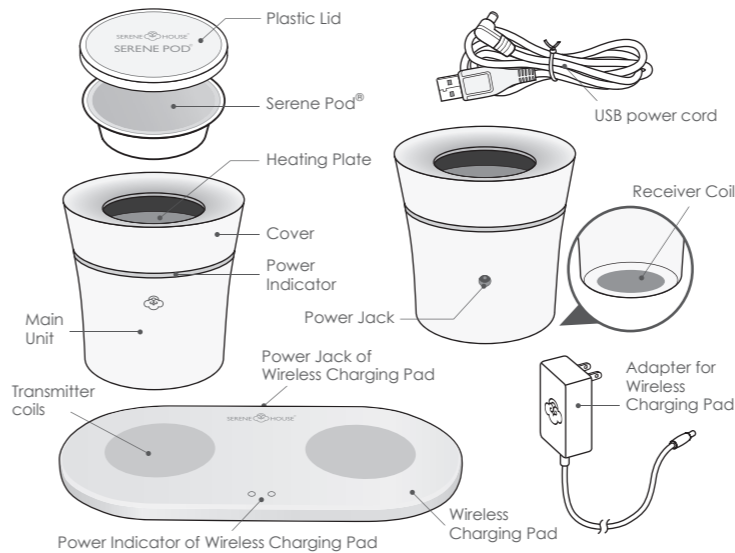

▲ FOR ADULT USE ONLY. THIS IS NOT A TOY AND IS NOT INTENDED FOR USE BY CHILDREN. KEEP OUT OF REACH OF CHILDREN.

Product & Accessories

- Wireless Scent Diffuser is only applicable to the cellphones which support wireless charging.
- Serene Pod® is required to be used with this product. Serene Pod® is sold separately.

(The image is for reference only. Actual product may vary.)

Operating Instructions

- Please remove all packaging before use. (Please do not tear up the woven membrane of Serene Pod®.)