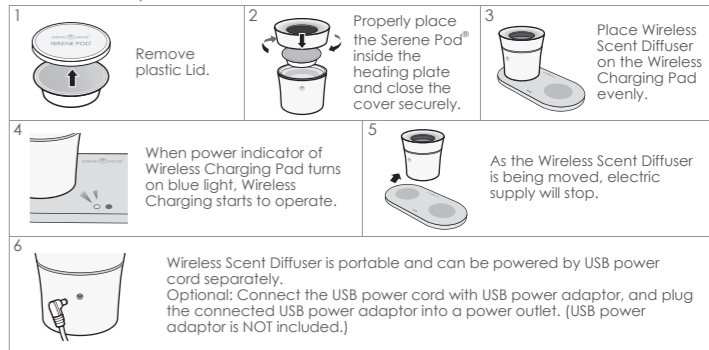

- Please read all instructions carefully before using the product.
- This product is only suitable for Serene Pod®, do not put liquids or other substances into the heating plate.
- Serene Pod® can be heated repeatedly. If the scent fades or the performance drops, please replace new Serene Pod®. Serene Pod® is consumable; please contact your local distributor for more information.
- Stop using the product and open the windows for ventilation. If you have difficulty breathing due to allergic reaction or any special physical conditions, such as pregnancy, lung failure, cancer, epilepsy or other illnesses, please consult your doctor before using this product.

Cleaning & Maintenance

- Please disconnect the product from its power source prior to cleaning and maintenance.
- Wait until the product is dry completely after cleaning, then use this product again.
- Do not immerse or wash this product directly, it may cause mechanical malfunction or danger.
- Do not use acidic cleaner, it may cause malfunction to the product.
- Please clean and maintain once a week at least. The lack of maintenance may cause malfunction.

重要警告事項

每當使用本產品前，請先閱讀所有警告資訊，確保正確使用。

⚠ 注意！

請遵循以下警告事項，防止火災、觸電或其他事故。

1. 請勿將不支援無線充電的手機或香氛膠囊機放至於無線充電感應區上！
2. 請勿將非 SERENE HOUSE 製造或認可的變壓器及其他產品或配件應用於本產品。
3. 請勿在本產品運作時將手、手指或其他異物放置於本產品之內。
4. 為避免危險，幼童須在成年人監督下使用產品，預防意外發生。
5. 請勿使用外殼發生破裂的產品及配件。
6. 本產品表面溫度異常升高，請立即停止使用。
7. 錯誤使用本產品，將可能導致火災的意外，請依指示使用本產品，若使用其他介質將可能引發中毒或火災的危險；請勿將本產品浸入水中，無線充電盤僅供室內使用，無線香氛膠囊機亦可單獨隨行攜帶至各處擴香。
8. 無線香氛膠囊機可使用無線充電盤充電運作或使用USB電源線插電運作，但請注意使用的相關電器規定。
9. 使用電源線時建議將其放置明顯的地方，避免拉扯與意外發生。
10. 無線充電盤與無線香氛膠囊機可接延長線使用，使用時請注意使用的相關電器規定。
11. 若電源線損壞時，請勿繼續使用本產品，並請由當地服務處或具有相關資格的人員加以更換以避免危險。
12. 本產品所附的USB電源線可支援外接的USB變壓器。(本產品不含USB變壓器)。

▲ 請勿讓兒童獨自使用，建議放在兒童觸及不到的地方，否則有可能造成觸電、受傷。

產品與配件介紹

- 無線充電盤僅適用可相容可無線充電的手機與 SERENE HOUSE 無線香氛膠囊機。
- 本產品僅能搭配使用 SERENE HOUSE 香氛膠囊蠟Serene Pod®，香氛膠囊蠟為單獨販賣商品。