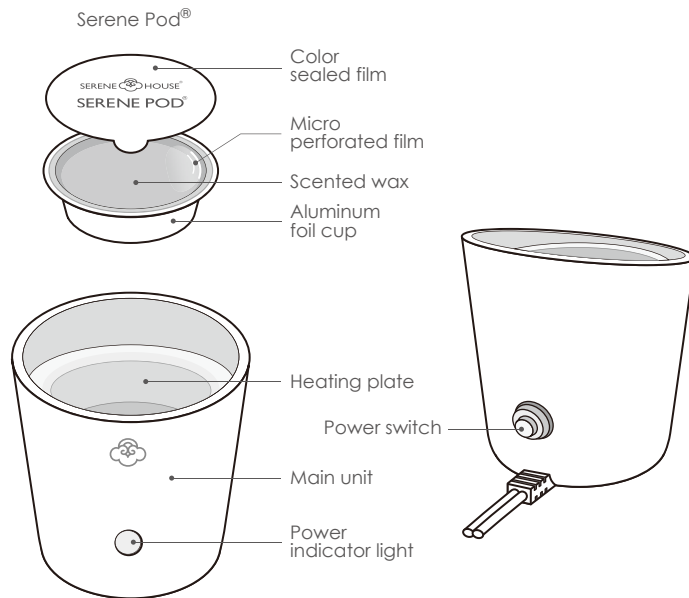

Serene Pod® Scent Diffuser

Bamboo

Simple line as bamboo shape, calming and refreshing.

Product & Accessories

- Serene Pod® is required to be used with this product. Serene Pod® is sold separately.

Operating Instructions

- Please remove all packaging before use.

<p>1</p>  <p>Peel away the color film seal only on the Serene Pod®. Do not remove the transparent micro perforated film on the inner layer.</p>	<p>2</p>  <p>Place Serene Pod® onto the heating plate.</p>
<p>3</p>  <p>Plug into power source.</p>	<p>4</p>  <p>Turn on the power switch.</p>