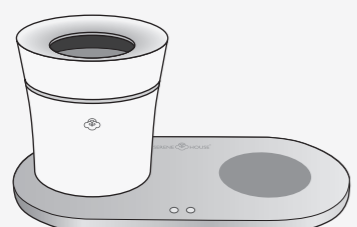

SERENE HOUSE®

Serene Pod® Wireless Scent Diffuser (Wireless Charging Pad Included) Instruction Manual

IMPORTANT SAFETY INSTRUCTIONS

In order to ensure safety and correct usage, please read all the safeguards below as using electric products every time.

⚠️ WARNING