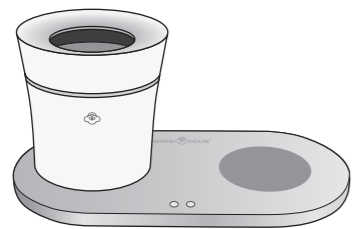

## Serene Pod® Wireless Scent Diffuser ( Wireless Charging Pad Included ) Instruction Manual