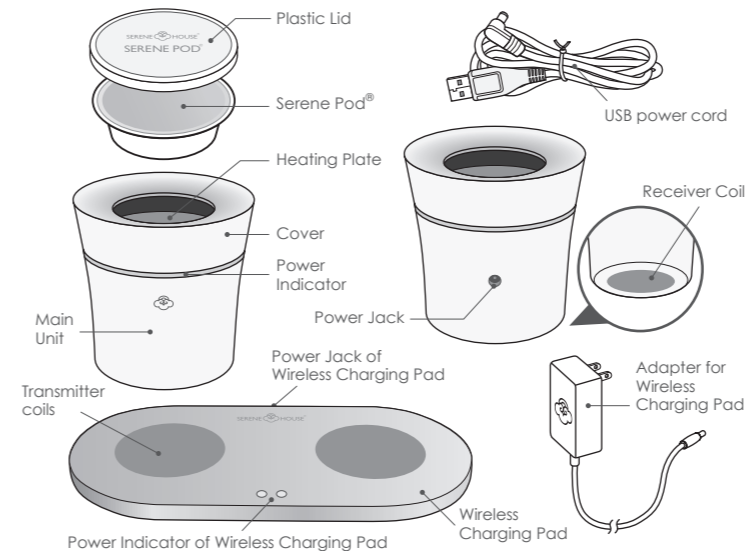

▲ FOR ADULT USE ONLY. THIS IS NOT A TOY AND IS NOT INTENDED FOR USE BY CHILDREN. KEEP OUT OF REACH OF CHILDREN.

Product & Accessories

- Wireless Scent Diffuser is only applicable to the cellphones which support wireless charging.
- Serene Pod® is required to be used with this product. Serene Pod® is sold separately.

(The image is for reference only. Actual product may vary.)

Operating Instructions

- Please remove all packaging before use. (Please do not tear up the woven membrane of Serene Pod®.)