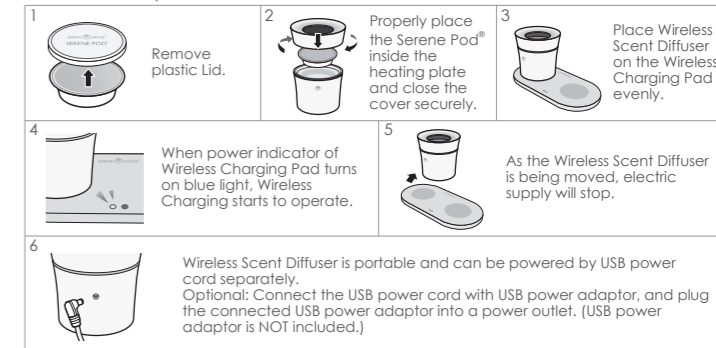

- Please read all instructions carefully before using the product.
- This product is only suitable for Serene Pod®, do not put liquids or other substances into the heating plate.
- Serene Pod® can be heated repeatedly. If the scent fades or the performance drops, please replace new Serene Pod®. Serene Pod® is consumable; please contact your local distributor for more information.
- Stop using the product and open the windows for ventilation. If you have difficulty breathing due to allergic reaction or any special physical conditions, such as pregnancy, lung failure, cancer, epilepsy or other illnesses, please consult your doctor before using this product.

Cleaning & Maintenance

- Please disconnect the product from its power source prior to cleaning and maintenance.
- Wait until the product is dry completely after cleaning, then use this product again.
- Do not immerse or wash this product directly, it may cause mechanical malfunction or danger.
- Do not use acidic cleaner, it may cause malfunction to the product.
- Please clean and maintain once a week at least. The lack of maintenance may cause malfunction.

SERENE HOUSE®

無限香氛系列產品 操作使用說明書

重要警告事項

每當使用本產品前，請先閱讀所有警告資訊，確保正確使用。

⚠️ 注意！

請遵循以下警告事項，防止火災、觸電或其他事故。

1. 請勿將不支持無線充電的手機或香氛膠囊機放至於無線充電感應區上！
2. 請勿將非 SERENE HOUSE 製造或認可的變壓器及其他產品或配件應用於本產品。
3. 請勿在本產品運作時將手、手指或其他異物放置於本產品之內。
4. 為避免危險，幼童須在成年人監督下使用產品，預防意外發生。
5. 請勿使用外殼發生破裂的產品及配件。
6. 本產品表面溫度異常升高，請立即停止使用。
7. 錯誤使用本產品，將可能導致火災的意外，請依指示使用本產品，若使用其他介質將可能引發中毒或火災的危險；請勿將本產品浸入水中，無線充電盤僅供室內使用，無線香氛膠囊機亦可單獨隨身攜帶至各處擴香。
8. 無線香氛膠囊機可使用無線充電盤充電運作或使用USB電源線插電運作，但請注意使用的相關電器規定。
9. 使用電源線時建議將其放置明顯的地方，避免拉扯與意外發生。
10. 無線充電盤與無線香氛膠囊機可接延長線使用，使用時請注意使用的相關電器規定。
11. 若電源線損壞時，請勿繼續使用本產品，並請由當地服務處或具有相關資格的人員加以更換以避免危險。
12. 本產品所附的USB電源線可支援外接的USB變壓器。(本產品不含USB變壓器)。

▲ 請勿讓兒童獨自使用，建議放在兒童觸及不到的地方，否則有可能造成觸電、受傷。

產品與配件介紹

- 無線充電盤僅適用可相容可無線充電的手機與 SERENE HOUSE 無線香氛膠囊機。
- 本產品僅能搭配使用 SERENE HOUSE 香氛膠囊蠟Serene Pod®，香氛膠囊蠟為單獨販賣商品。